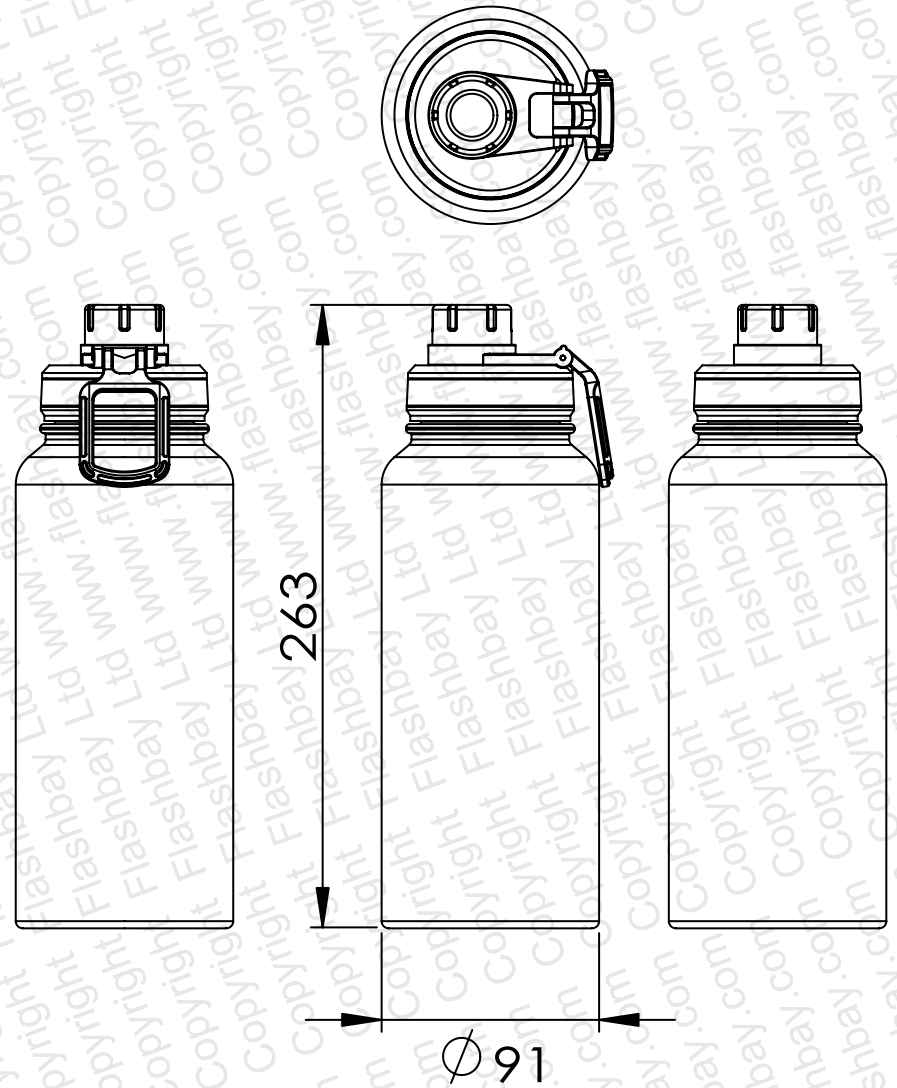

550ml / 19oz

950ml / 32oz

PRODUCT
Adventure

CODE
AD

DIMENSIONS
mm